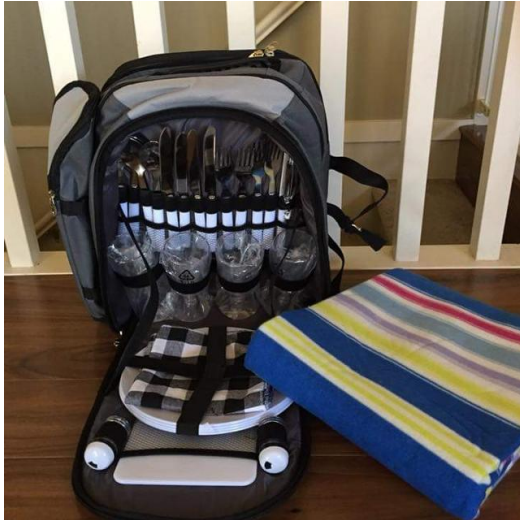

KELSET Elementary PAC

KELSET PAC in North Saanich is Fundraising and Epicure has generously donated approximately 300 Picnic Backpacks to the PAC to help with our fundraising efforts. If that isn't amazing enough, 100% of the proceeds will go directly to the PAC!

These picnic backpacks retail for **\$110** and the PAC is selling them for **\$40!** A steal of a deal. Pack a picnic for you + 3 and you'll find everything inside to eat, drink and be merry! Here's what's included:

- 45" x 53" fleece blanket with waterproof PEVA backing
- 4 sets of stainless-steel forks, knives and spoons
- 4 plates
- Pullout plastic insert of dirty dishes
- 4 washable cotton napkins
- 4 plastic wine glasses
- Cutting board
- Wine opener